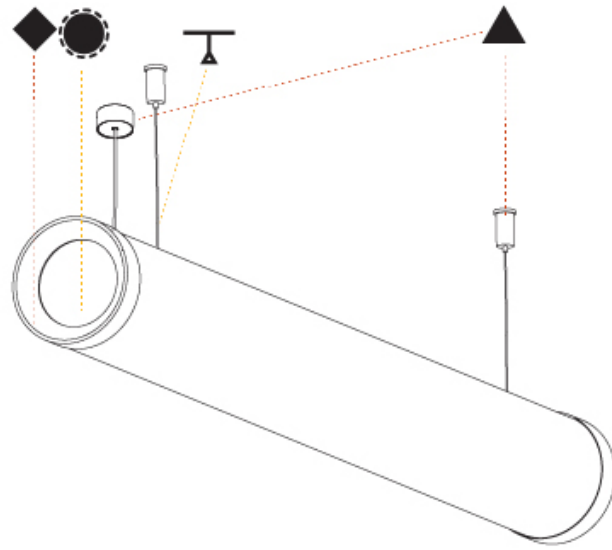

BUNGA PLUS SUSPENSION

A30704-

PROJECT
TYPE
SPECIFIER
QUANTITY
DATE

A